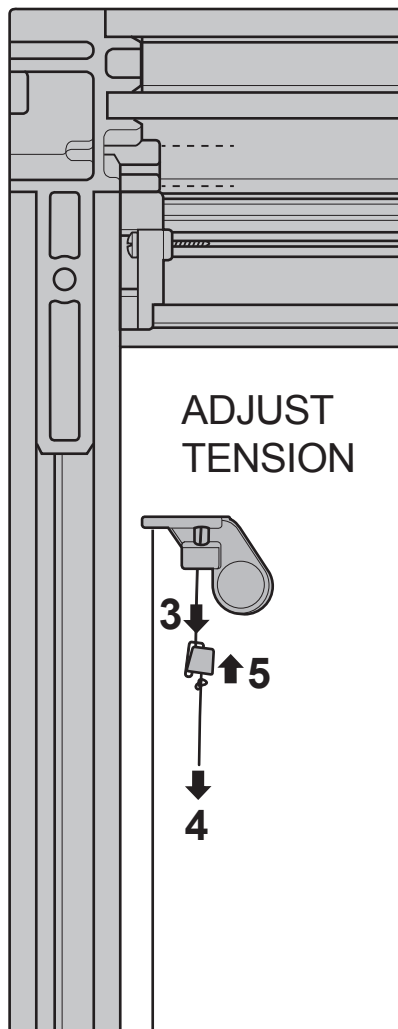

TOOLS

1

DUO ROLLER 78 A = ≤ 73 cm B = ≤ 155 cm
DUO ROLLER 114 A = ≤ 109 cm B = ≤ 155 cm
DUO ROLLER 134 A = ≤ 129 cm B = ≤ 155 cm

WINDOW

SKY LIGHT

2

3

4

5

6

7

8

9

> 100 cm

10

> 100 cm

11

> 100 cm

12

> 100 cm