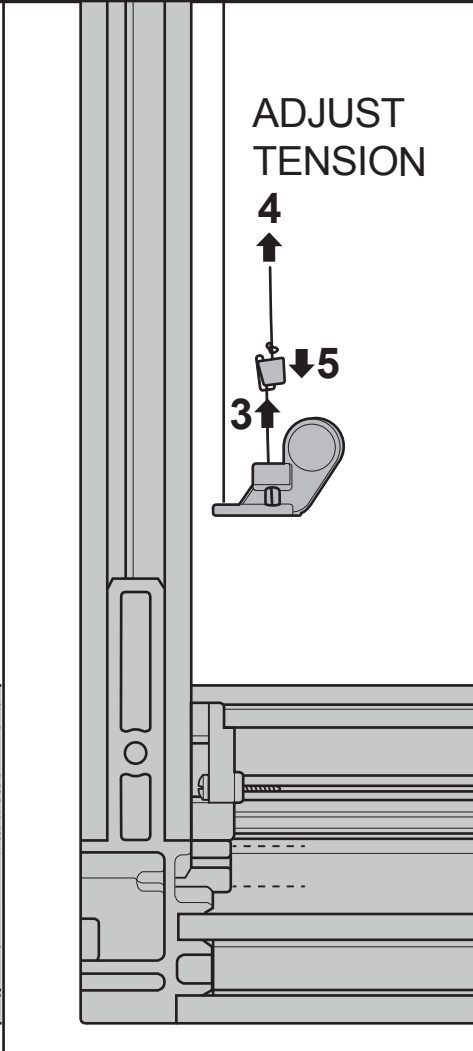

TOOLS

1

DUO ROLLER 78 A = ≤ 73 cm B = ≤ 155 cm
DUO ROLLER 114 A = ≤ 109 cm B = ≤ 155 cm
DUO ROLLER 134 A = ≤ 129 cm B = ≤ 155 cm

WINDOW

SKY LIGHT

2

3

4

5

6

7

8

9

> 100 cm

10

> 100 cm

11

> 100 cm

12

> 100 cm