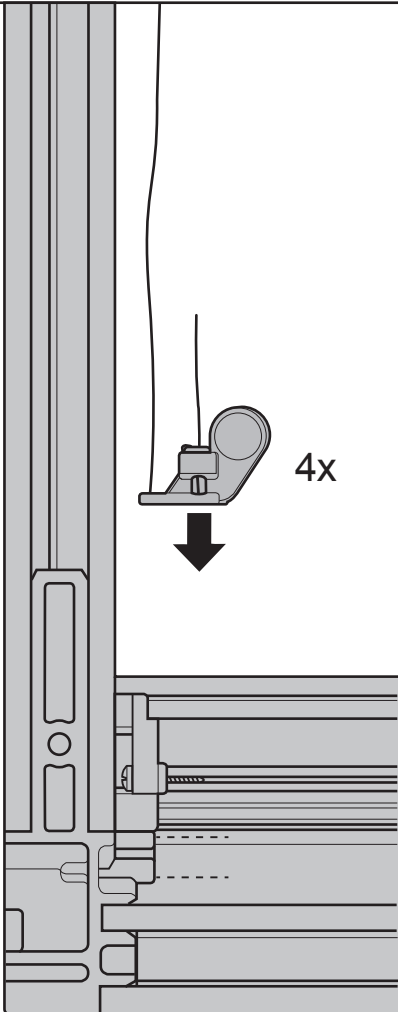

TOOLS

1

DUO ROLLER 78 A = ≤ 73 cm B = ≤ 155 cm
DUO ROLLER 114 A = ≤ 109 cm B = ≤ 155 cm
DUO ROLLER 134 A = ≤ 129 cm B = ≤ 155 cm

WINDOW

SKY LIGHT

2

3

4

5

6

7

8

9

> 100 cm

10

> 100 cm

11

> 100 cm

12

> 100 cm