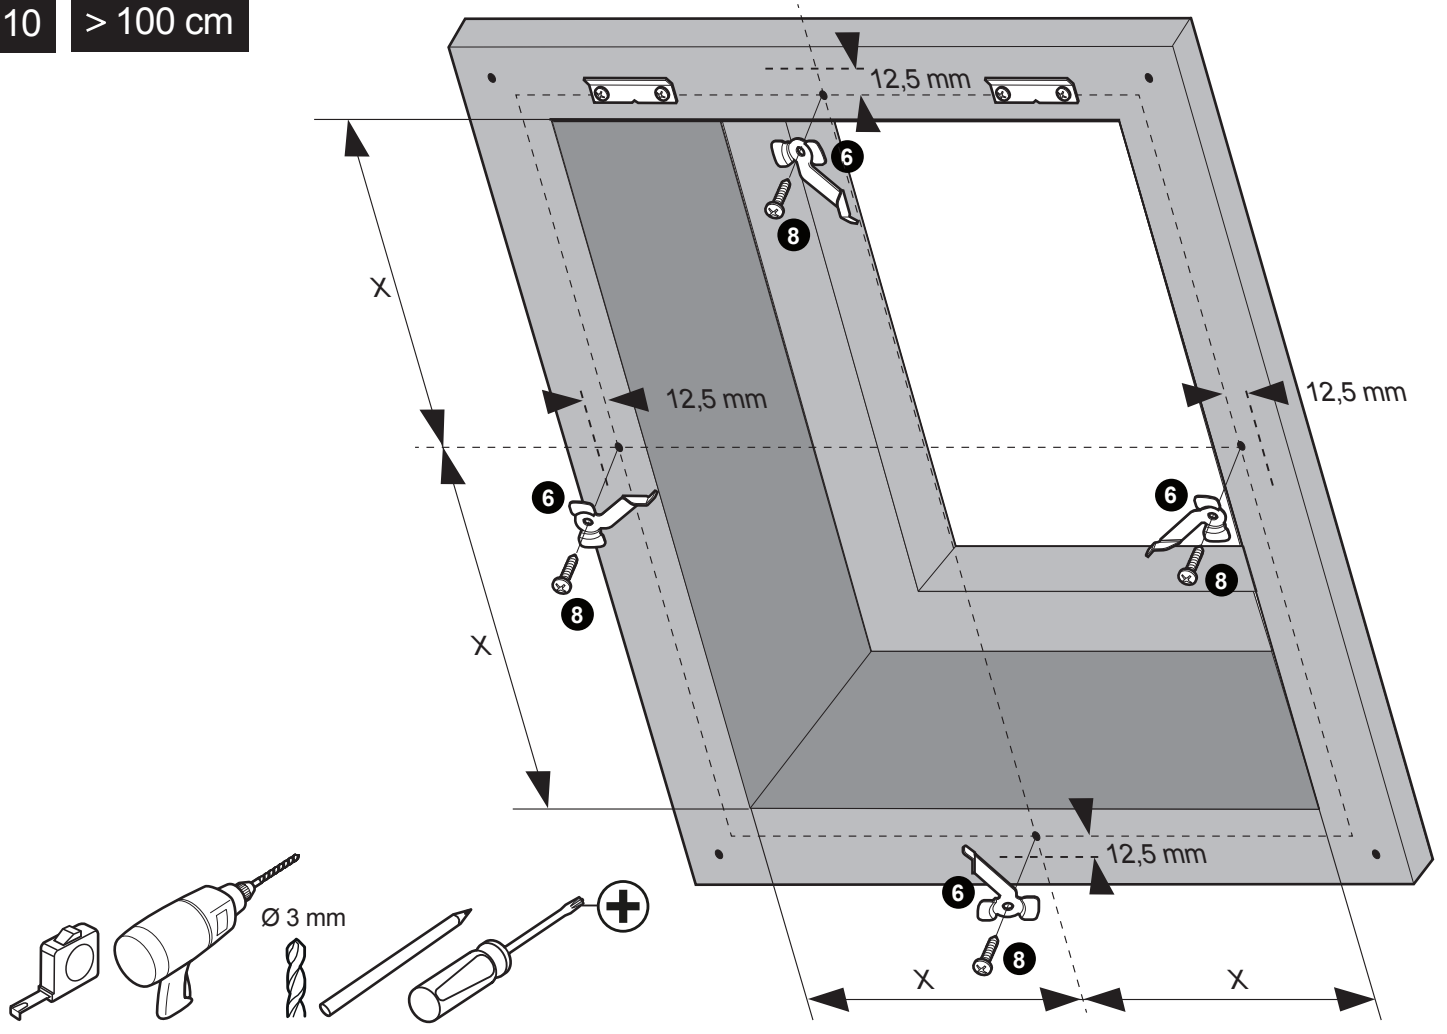

TOOLS

1

DUO ROLLER 78 A = ≤ 73 cm B = ≤ 155 cm
DUO ROLLER 114 A = ≤ 109 cm B = ≤ 155 cm
DUO ROLLER 134 A = ≤ 129 cm B = ≤ 155 cm

WINDOW

SKY LIGHT

2

3

4

5

6

7

8

9

> 100 cm

10

> 100 cm

11

> 100 cm

12

> 100 cm