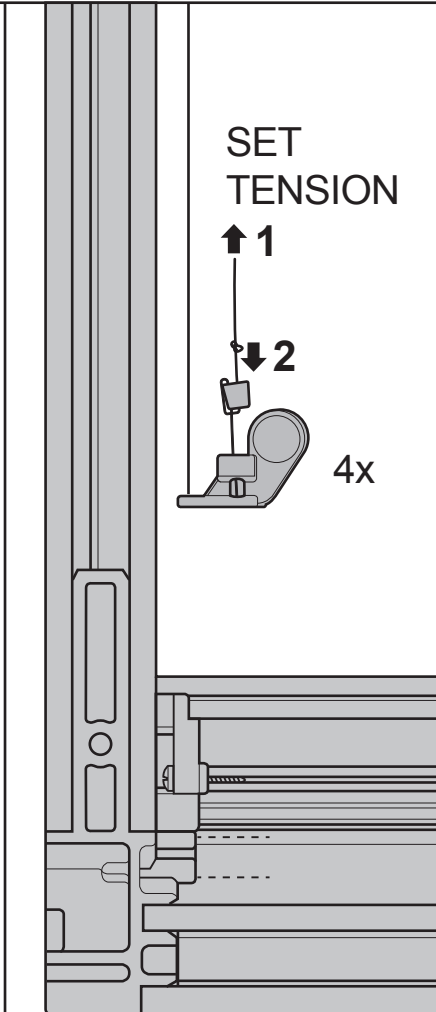

TOOLS

1

DUO ROLLER 78 A = ≤ 73 cm B = ≤ 155 cm
DUO ROLLER 114 A = ≤ 109 cm B = ≤ 155 cm
DUO ROLLER 134 A = ≤ 129 cm B = ≤ 155 cm

WINDOW

SKY LIGHT

2

3

4

5

6

7

8

9

> 100 cm

10

> 100 cm

11

> 100 cm

12

> 100 cm