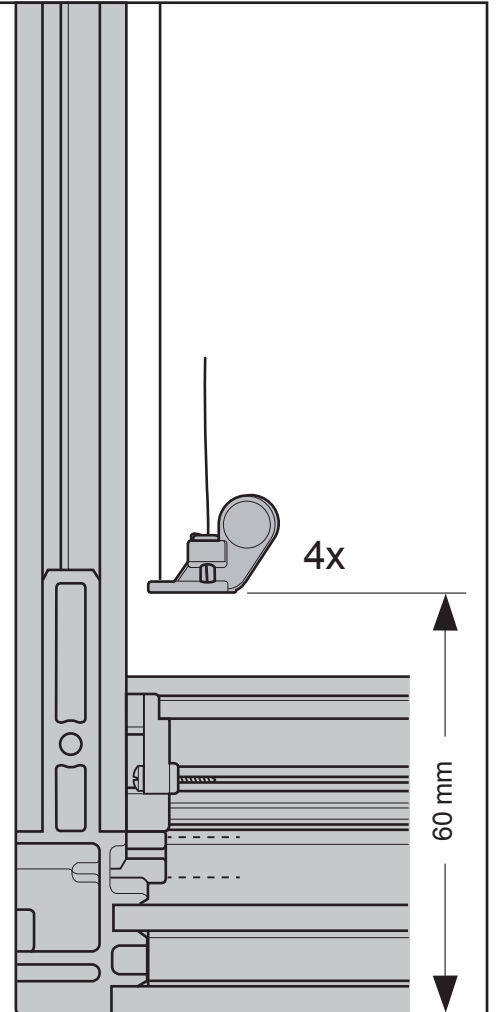

TOOLS

1

DUO ROLLER 78 A = ≤ 73 cm B = ≤ 155 cm
DUO ROLLER 114 A = ≤ 109 cm B = ≤ 155 cm
DUO ROLLER 134 A = ≤ 129 cm B = ≤ 155 cm

WINDOW

SKY LIGHT

2

3

4

5

6

7

8

9

> 100 cm

10

> 100 cm

11

> 100 cm

12

> 100 cm