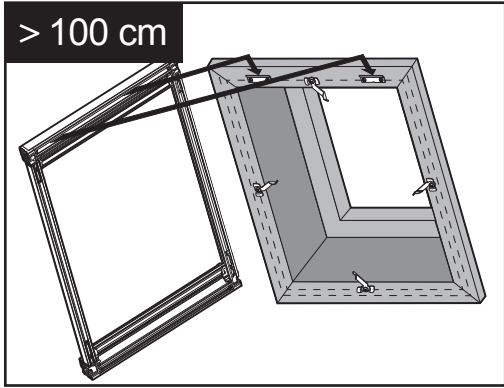

TOOLS

1

DUO ROLLER 78 A = ≤ 73 cm B = ≤ 155 cm
DUO ROLLER 114 A = ≤ 109 cm B = ≤ 155 cm
DUO ROLLER 134 A = ≤ 129 cm B = ≤ 155 cm

WINDOW

SKY LIGHT

2

3

4

5

6

7

8

9

> 100 cm

10

> 100 cm

11

> 100 cm

12

> 100 cm