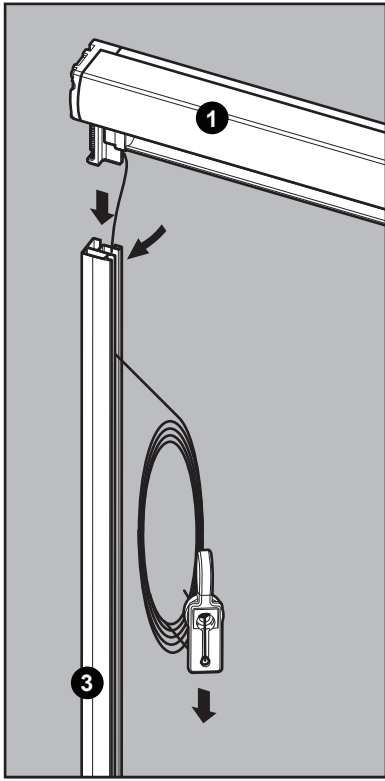

TOOLS

1

DUO ROLLER 78 A = ≤ 73 cm B = ≤ 155 cm
DUO ROLLER 114 A = ≤ 109 cm B = ≤ 155 cm
DUO ROLLER 134 A = ≤ 129 cm B = ≤ 155 cm

WINDOW

SKY LIGHT

2

3

4