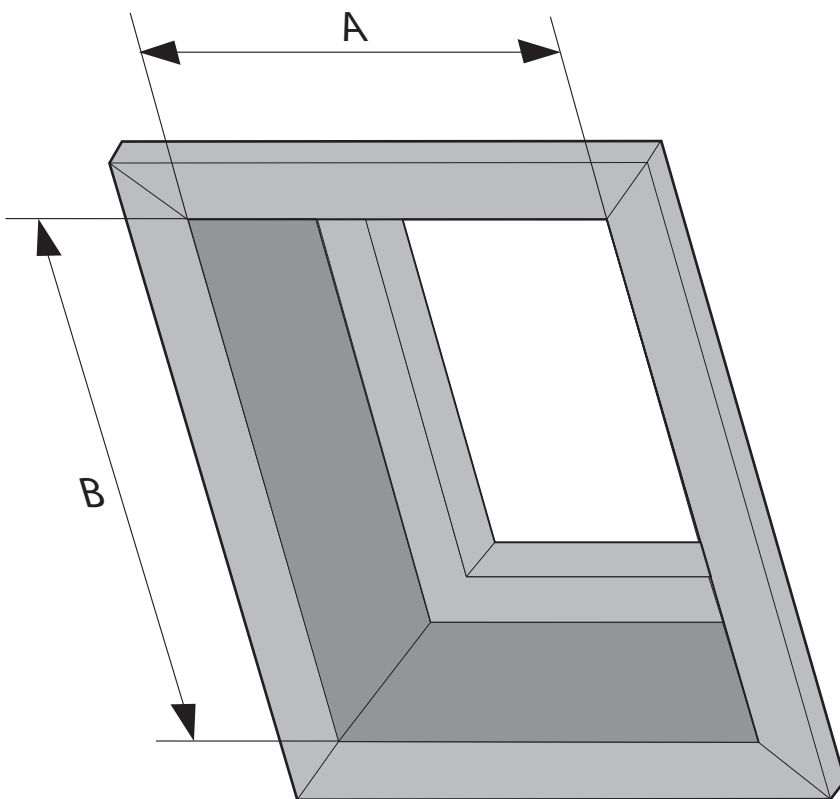

TOOLS

1

DUO ROLLER 78 A = ≤ 73 cm B = ≤ 155 cm
DUO ROLLER 114 A = ≤ 109 cm B = ≤ 155 cm
DUO ROLLER 134 A = ≤ 129 cm B = ≤ 155 cm

WINDOW

SKY LIGHT

2

3

4

5

6

7

8

9

> 100 cm

10

> 100 cm