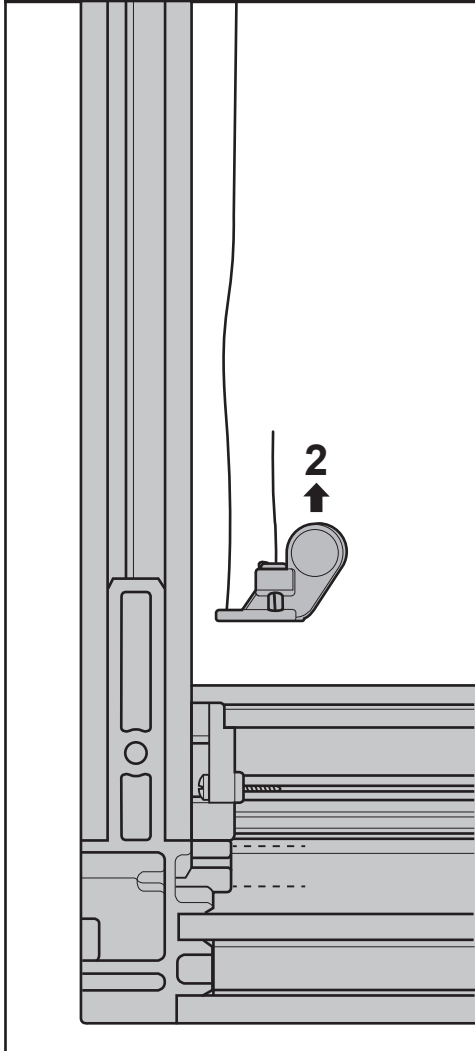

TOOLS

1

DUO ROLLER 78 A = ≤ 73 cm B = ≤ 155 cm
DUO ROLLER 114 A = ≤ 109 cm B = ≤ 155 cm
DUO ROLLER 134 A = ≤ 129 cm B = ≤ 155 cm

WINDOW

SKY LIGHT

2

3

4

5

6

7

8

9

> 100 cm

10

> 100 cm

11

> 100 cm

12

> 100 cm