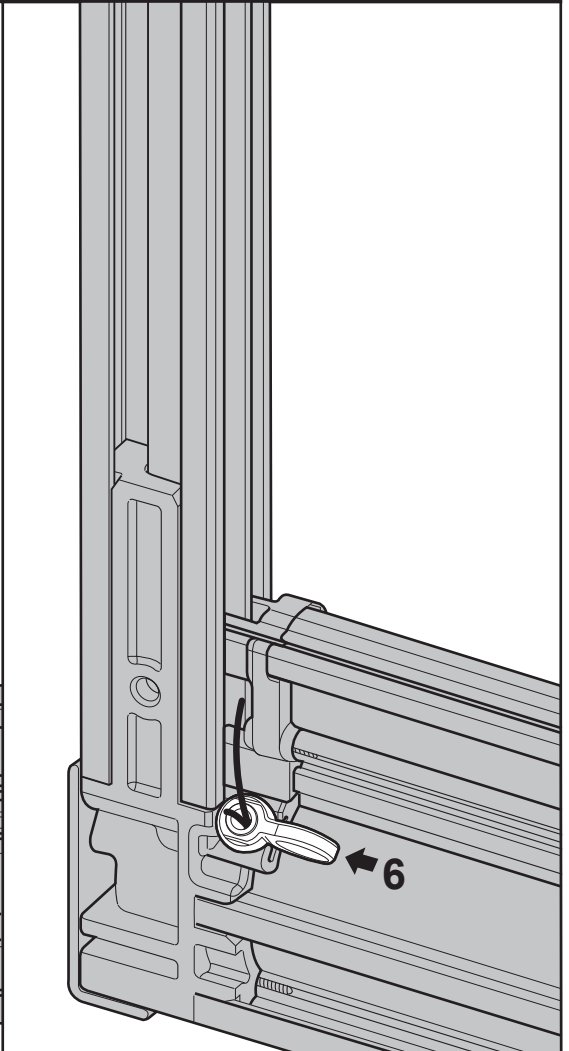

TOOLS

1

DUO ROLLER 78 A = ≤ 73 cm B = ≤ 155 cm
DUO ROLLER 114 A = ≤ 109 cm B = ≤ 155 cm
DUO ROLLER 134 A = ≤ 129 cm B = ≤ 155 cm

WINDOW

SKY LIGHT

2

3

4

5

6

7

8

9

> 100 cm

10

> 100 cm

11

> 100 cm

12

> 100 cm