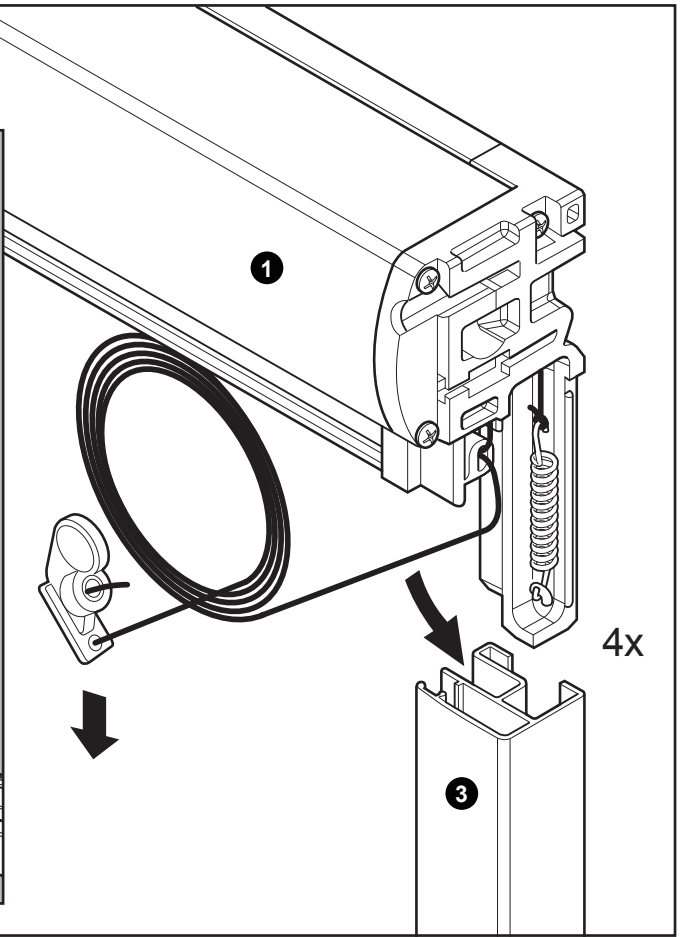

TOOLS

1

DUO ROLLER 78 A = ≤ 73 cm B = ≤ 155 cm
DUO ROLLER 114 A = ≤ 109 cm B = ≤ 155 cm
DUO ROLLER 134 A = ≤ 129 cm B = ≤ 155 cm

WINDOW

SKY LIGHT

2

3

4

5

6

7

8

9

> 100 cm

10

> 100 cm