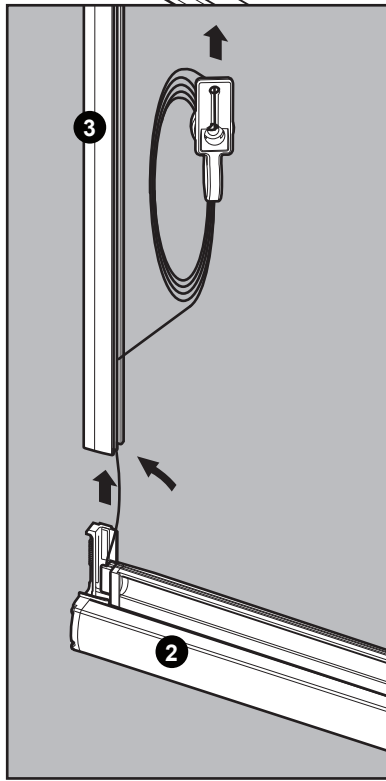

TOOLS

1

DUO ROLLER 78 A = ≤ 73 cm B = ≤ 155 cm
DUO ROLLER 114 A = ≤ 109 cm B = ≤ 155 cm
DUO ROLLER 134 A = ≤ 129 cm B = ≤ 155 cm

WINDOW

SKY LIGHT

2

3

4