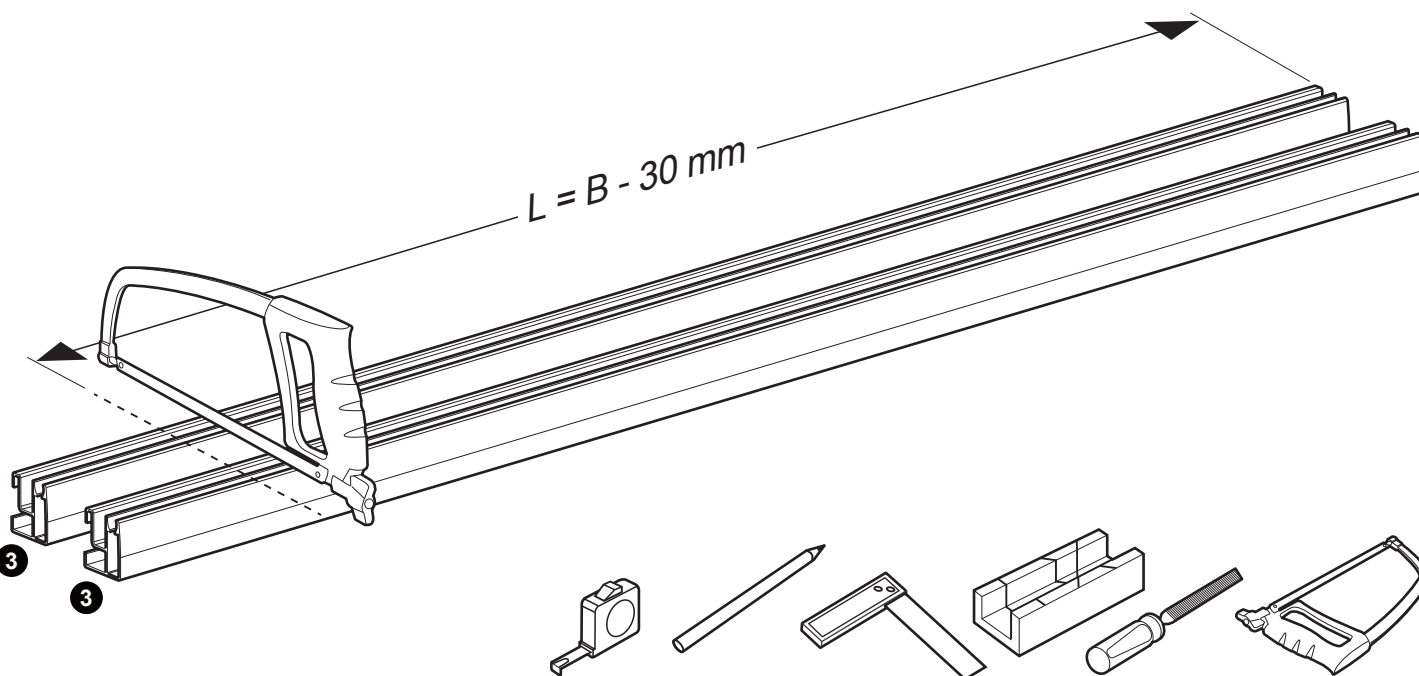

TOOLS

1

DUO ROLLER 78 A = ≤ 73 cm B = ≤ 155 cm
DUO ROLLER 114 A = ≤ 109 cm B = ≤ 155 cm
DUO ROLLER 134 A = ≤ 129 cm B = ≤ 155 cm

WINDOW

SKY LIGHT

2

3

4

5

6

7

8

9

> 100 cm

10

> 100 cm